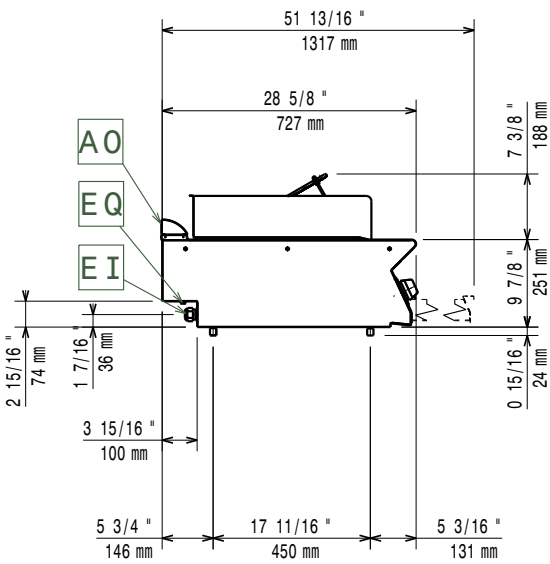

Front

Sida

- EI = Elektrisk anslutning
- EQ = Ekvipotentiaal skruv

Topp

Elektricitet

Spänning:	380-400 V/3N ph/50/60 Hz
Effekt, max:	8 kW
Total watt:	8 kW

Viktig information

If appliance is set up or next to or against temperature sensitive furniture or similar, a safety gap of approximately 150 mm should be maintained or some form of heat insulation fitted.

Nettovikt:	42 kg
Fraktvikt:	67 kg
Frakthöjd:	520 mm
Fraktbredd:	820 mm
Fraktdjup:	840 mm
Fraktvolym:	0.36 m ³
[NOT TRANSLATED]	N7GE