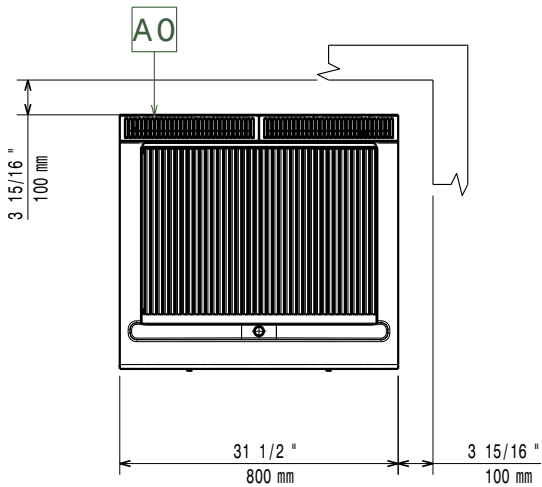

Front

Sida

- EI = Elektrisk anslutning
- EQ = Ekvipotentiaal skruv

Topp

Elektricitet

Spänning:	380-400 V/3N ph/50/60 Hz
Effekt, max:	8 kW
Total watt:	8 kW

Viktig information

If appliance is set up or next to or against temperature sensitive furniture or similar, a safety gap of approximately 150 mm should be maintained or some form of heat insulation fitted.